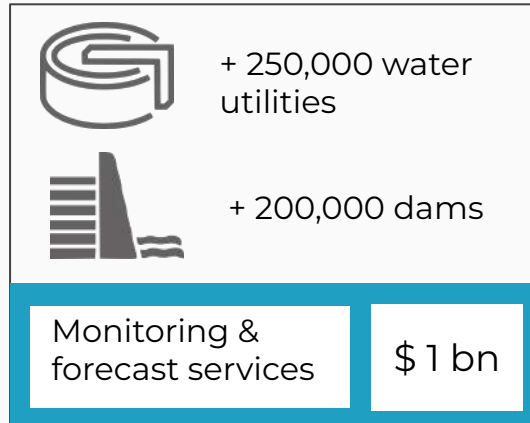

expressed a formal
letter of support

Business model

 configuration	 forecast	 Decision support
Service 		SaaS 
 recurrent annual subscription per plant		service fee per plant or user

Addressable market

Water Utilities

Hydropower

CAGR: 10-20%

(Frost & Sullivan)

DIRECT SALES

Open
innovation

2 POC in Spain
1 POC in Portugal

STRATEGIC PARTNERSHIPS

Software provider
for water Utilities