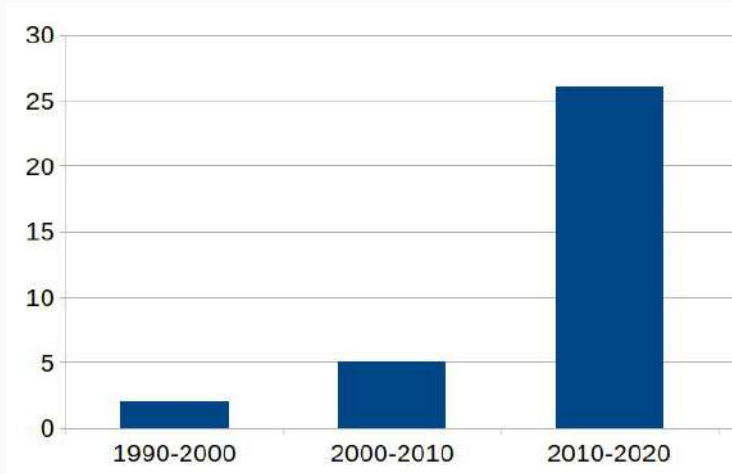

How much
WATER is there

And **when** will it
become available?

Will it create any
issue with my plant?

SMAT - Torino

- delivering water to + 2 M inhabitants

Challenge

Extreme events (flood) in Turin

29/08/2016, Borgo Dora (Turin)