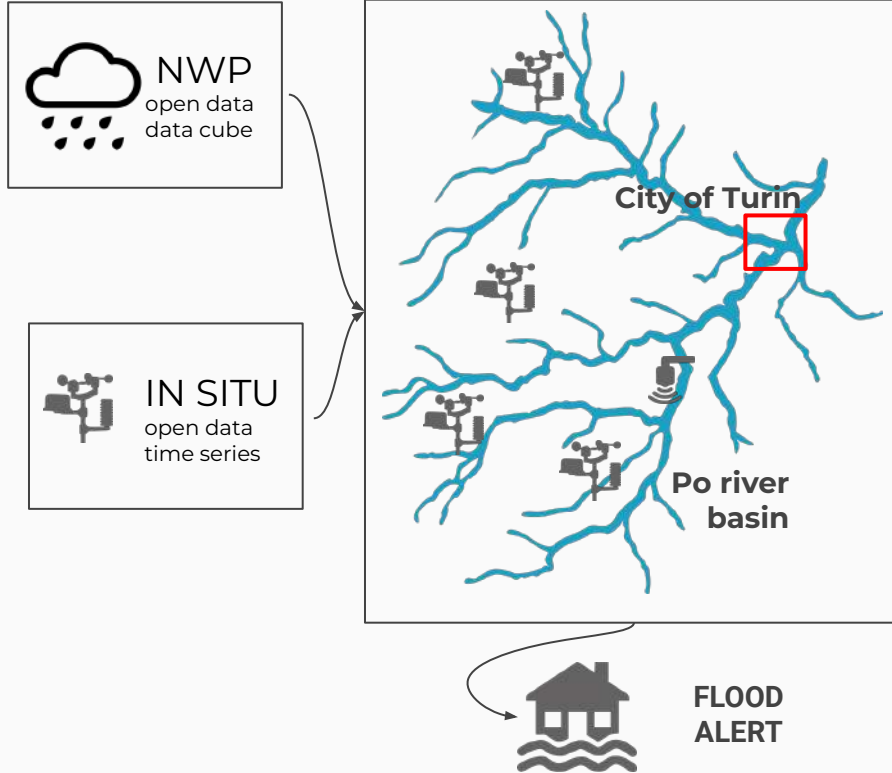

The challenge

Current approach

Manual intervention
(gates closing and opening)

**Backflow
flooding**

Problems

**Time
consuming**

**High
costs**

- false alerts
- missing interventions

Technology

**The Digital Twin of the
catchment**

The solution

SCADA system

Advantages

OPTIMIZATION

Time and cost
saving

Reduced penalties

WATERJADE
value in every drop

SCALABILITY

Open data

Globally
available

Dockerized

SCADA

Replicability

CITTA' DI TORINO