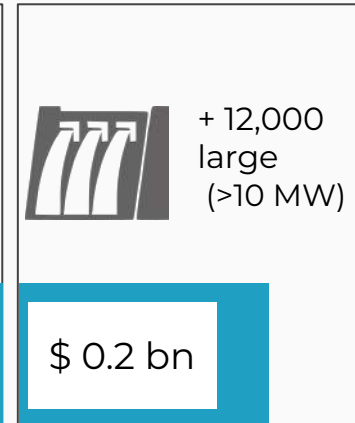

Hydropower

CAGR: 10-20%

(Frost & Sullivan)